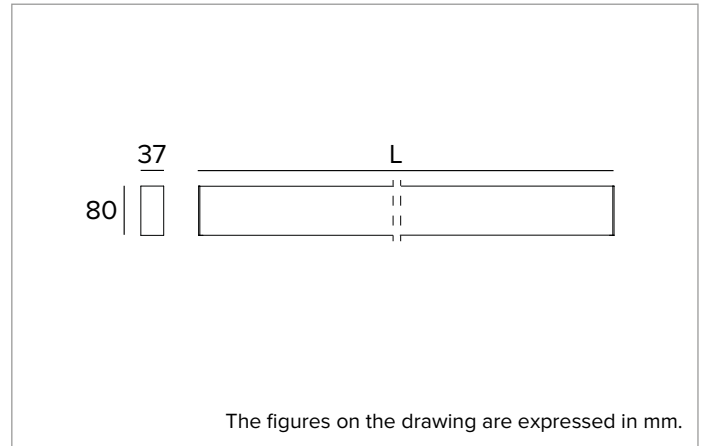

T018MY840ELPW | LOGICO EASY Stand Alone 37 - UGR19

Linear stand alone LED fixture for ceiling mounted or suspension installation

		4000K	H(m)	D1(m)	D2(m)	E _{max} (lx)	
		Ra80		66°	64°		
Fixture Power		23W	1	1.29	1.26	2331	
Source Flux		3255lm	2	2.58	2.52	583	
Fixture Flux		3255lm	3	3.86	3.78	259	
Efficacy		142lm/W	4	5.15	5.04	146	
G0347A	I _{max} =810cd/klm	I _{max}	2638cd	5	6.44	6.30	93

Colour and finish: White

Dimensions: L=1404mm

Weight: 2.45Kg

Version: LINEAR

Degree of protection: IP40

Mechanical Resistance: IK02

ELECTRICAL CHARACTERISTICS

Integrated electronic ON-OFF driver. Luminaire compliant with EN 60598-2-22 for power supply from a centralised emergency system CPSS (Central Power Supply System), not incorporated in the luminaire - high risk areas excluded. The default power and flux are 100% in AC and 100% in DC.