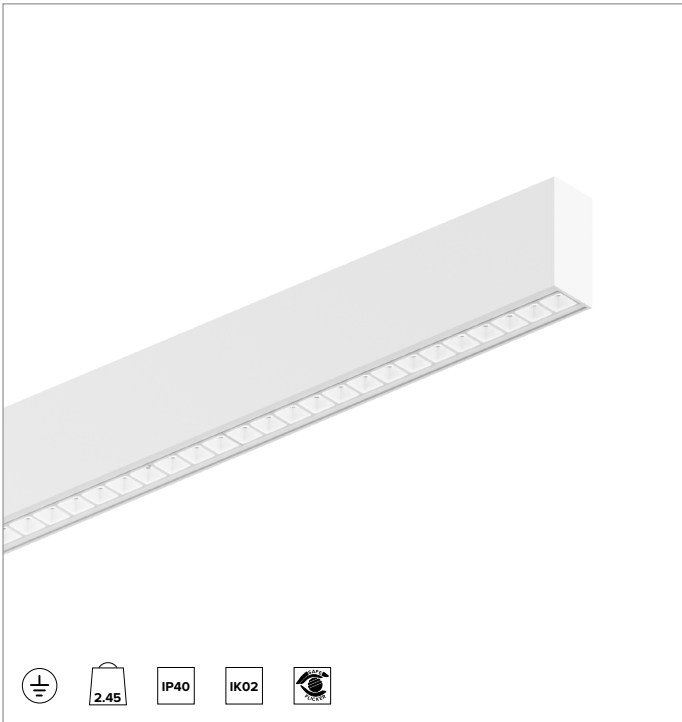

T018MY840ELPW | LOGICO EASY Stand Alone 37 - UGR19

Linear stand alone LED fixture for ceiling mounted or suspension installation

		4000K	H(m)	D1(m)	D2(m)	E _{max} (lx)	
		Ra80		66°	64°		
Fixture Power		23W	1	1.29	1.26	2331	
Source Flux		3255lm	2	2.58	2.52	583	
Fixture Flux		3255lm	3	3.86	3.78	259	
Efficacy		142lm/W	4	5.15	5.04	146	
G0347A	I _{max} =810cd/klm	I _{max}	2638cd	5	6.44	6.30	93

Colour and finish: White

Dimensions: L=1404mm

Weight: 2.45Kg

Version: LINEAR

Degree of protection: IP40

Mechanical Resistance: IK02

ELECTRICAL CHARACTERISTICS

Integrated electronic ON-OFF driver. Luminaire compliant with EN 60598-2-22 for power supply from a centralised emergency system CPSS (Central Power Supply System), not incorporated in the luminaire - high risk areas excluded. The default power and flux are 100% in AC and 100% in DC.